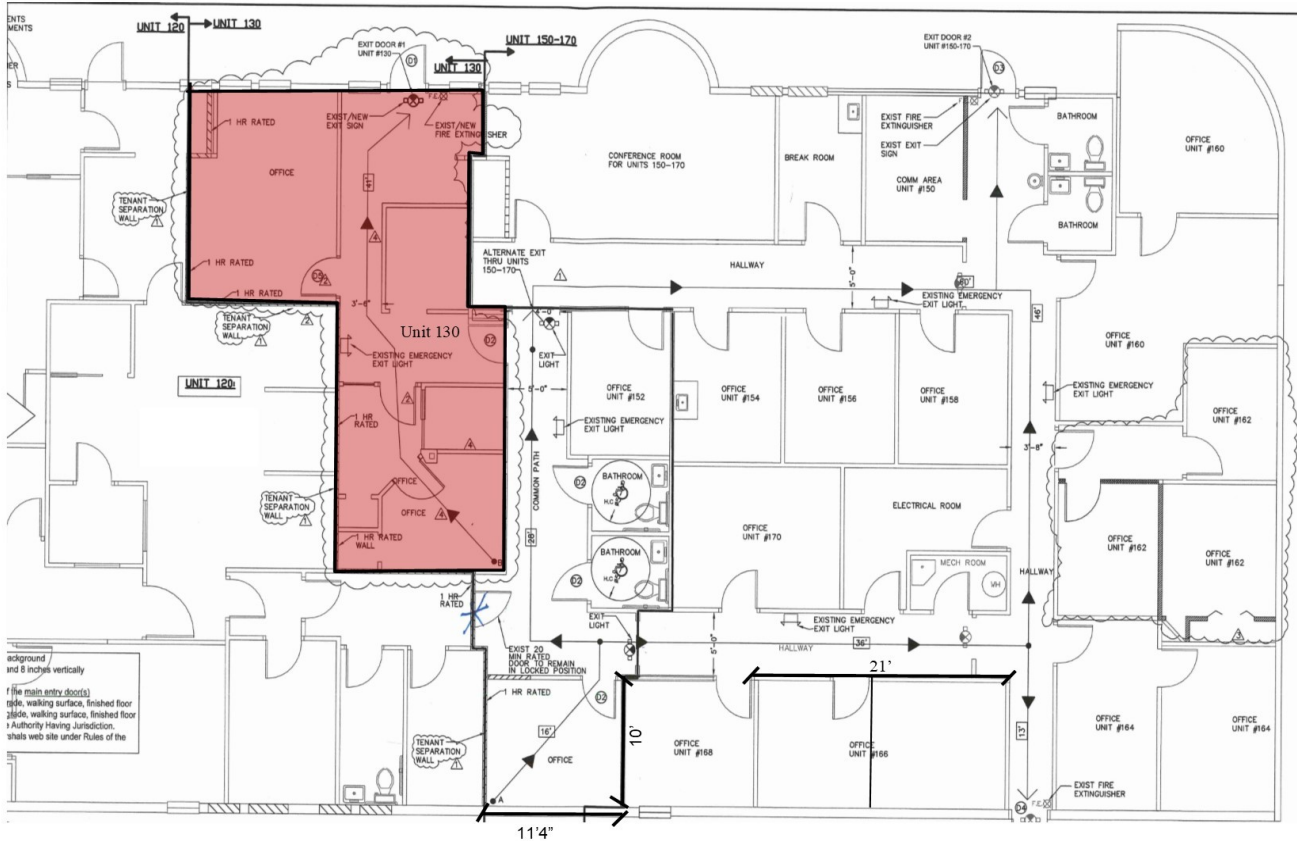

Unit 130 - 850 RSF

Southeastern Realty Group
933 Lee Road, Suite 400, Orlando, Florida 32810
407-629-5595 phone, 407-645-2035 fax
Visit our website at www.southeasternrealty.com